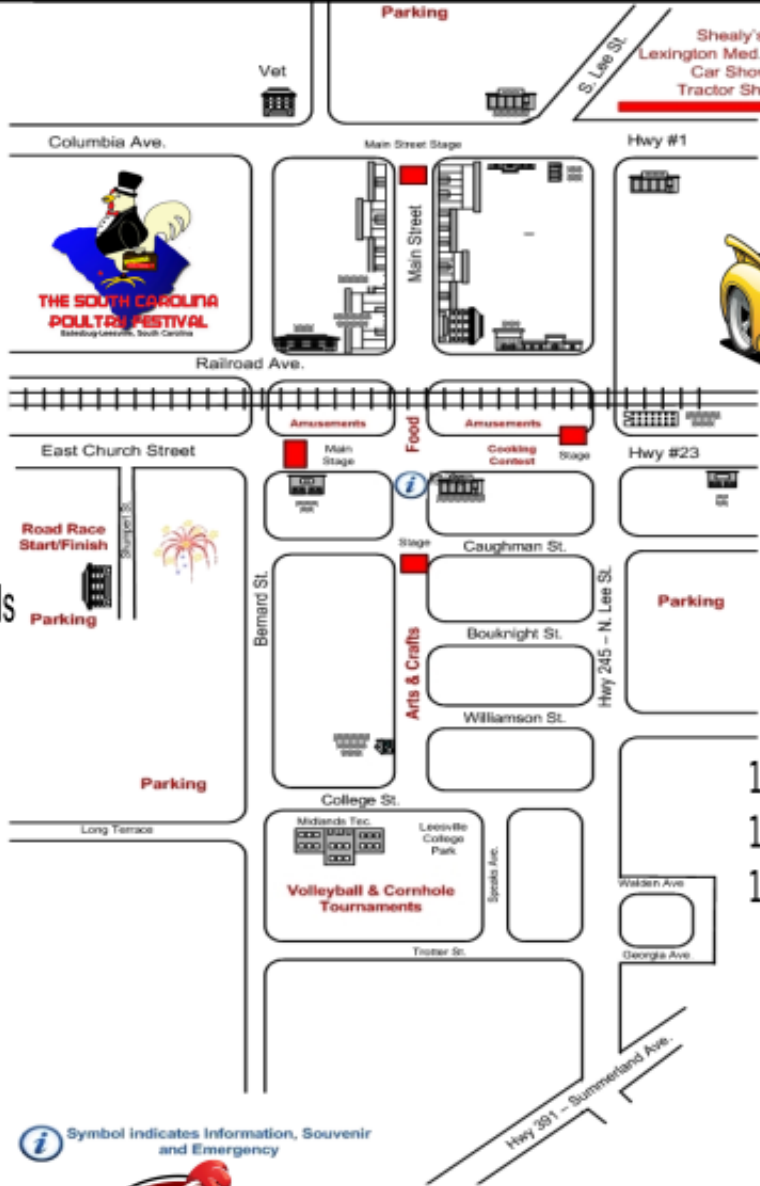

Tractor Show

8:00 am-3:00 pm
 Saturday Next To Shealy's BBQ

Main Stage

(Highway #23)

Thursday Night

6:30 pm Christian Praise Bands

Friday Night

6:00 pm Madyson Williams

7:00 pm Tokyo Joe

9:00 pm The Root Doctors

Saturday

9:30 am Christy Mills Dance

11:30 am Class Act Dance

1:00 pm MEGA Gymnastics

1:30 pm Sheka Brooks & Company

2:00 pm The Yellow Diamonds Step & Dance Team

2:30 pm Jigg Nevamind

3:00 pm The Last Resort

4:00 pm Redpedal Drumming

4:30 pm The Experience

7:30 pm Men of Distinction

8:30 pm Cake Auction

Fireworks @ 9:15
 9:30 pm Men of Distinction

Car Show Saturday

8:00 am-3:00 pm
 Lexington Medical Center
 Parking Lot

Caughman Street Stage

Saturday

- 10:00 am Opening Ceremony
- 11:30 am Chicken Calling Contest
- 12:30 am B-L High School Chorus
- 1:00 am B-L Middle School Chorus
- 1:30 am B-L Elementary Chorus
- 2:00 am B-L Primary School Chorus